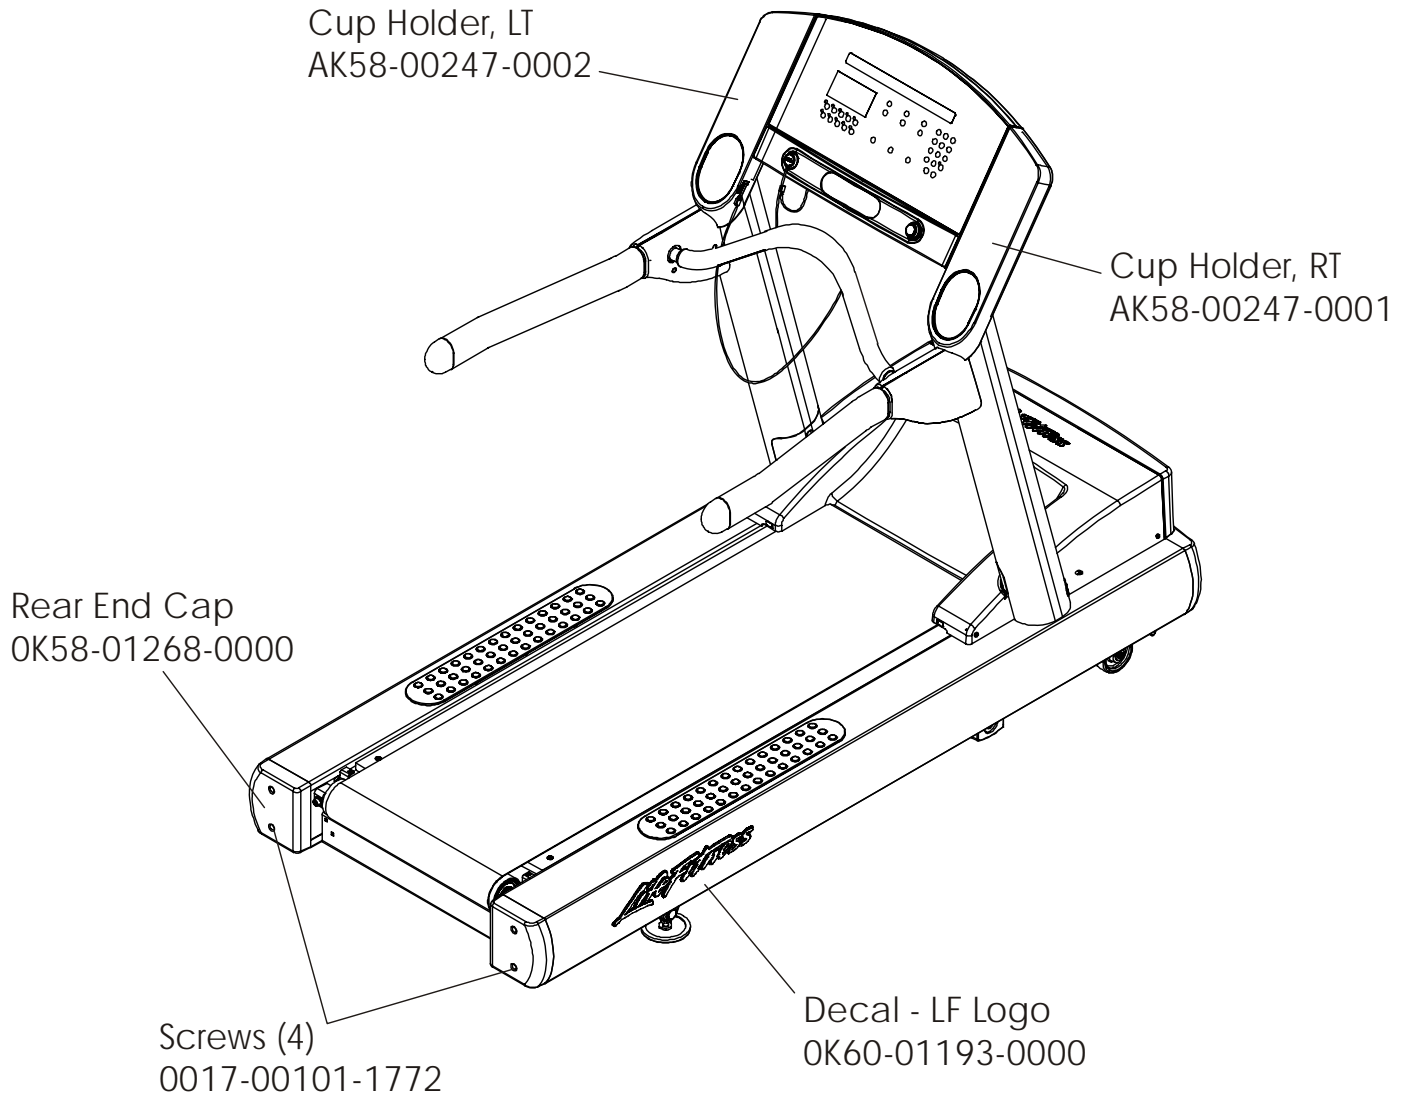

Page
REAR ENDCAPS AND CUP HOLDERS	4
SCUFF PAD, TINSEL AND FRAME TAG BOARD	5
CONSOLE AND RELATED COMPONENTS.....	6
UPRIGHTS, HANDRAILS AND ERGO BAR	7
MOTOR COVER, FRONT COVER AND ENDCAPS	8
BELT, DECK AND REAR ROLLER.....	9
LIFT FRAME AND MOTOR	10
WAX/LIFT ASSEMBLY	11
MOTOR CONTROLLER ASSEMBLY.....	12
DRIVE MOTOR ASSEMBLY	13
IDLER ARM ASSEMBLY AND STATIC BRUSH.....	14
LEG LEVELER ASSEMBLY	15
FRONT ROLLER ASSEMBLY	16
ERGO BAR WITH LIFE PULSE.....	17
POWER COMPONENTS SCHEMATIC	18
CABLES	19

ARCTIC SILVER 97Ti
Rear End Caps and Cup Holders

97T-0XXX-03
S/N ATV100000 and UP